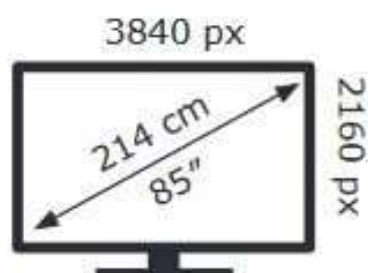

ENERG

Samsung

QE85QN90CAT

133 kWh/1000h

ABCDEF**G**

339 kWh/1000h

2019/2013