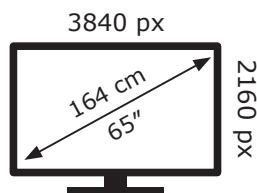

LG Electronics

65QNED916QA

**101** kWh/1000h

ABCDEF**G**

**229** kWh/1000h

2019/2013