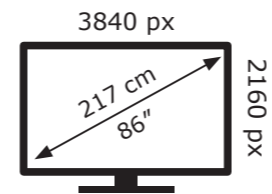

LG Electronics

86UR78006LC

**157** kWh/1000h

ABCDEF**G**

**243** kWh/1000h

2019/2013

MEZ69129427(REV00)