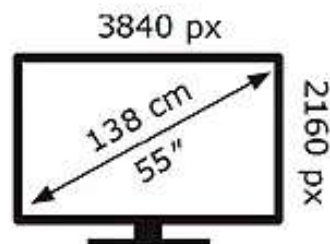

# ENERGY

SAMSUNG

QE55S95CAT

**84** kWh/1000h

ABCDEF **G**

**151** kWh/1000h

2019/2013