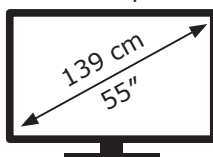

TCL

55C645

84 kWh/1000h

ABCDEF**G**

155 kWh/1000h

3840 px

2160 px

2019/2013