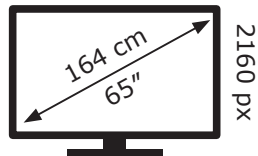

TCL

65C645

**110** kWh/1000h

ABCDEF**G**

**198** kWh/1000h

3840 px

2019/2013