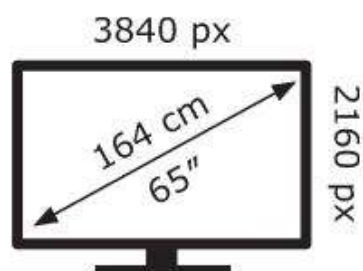

LG Electronics

OLED65A36LA

87 kWh/1000h

ABCDEF**G**

145 kWh/1000h

2019/2013